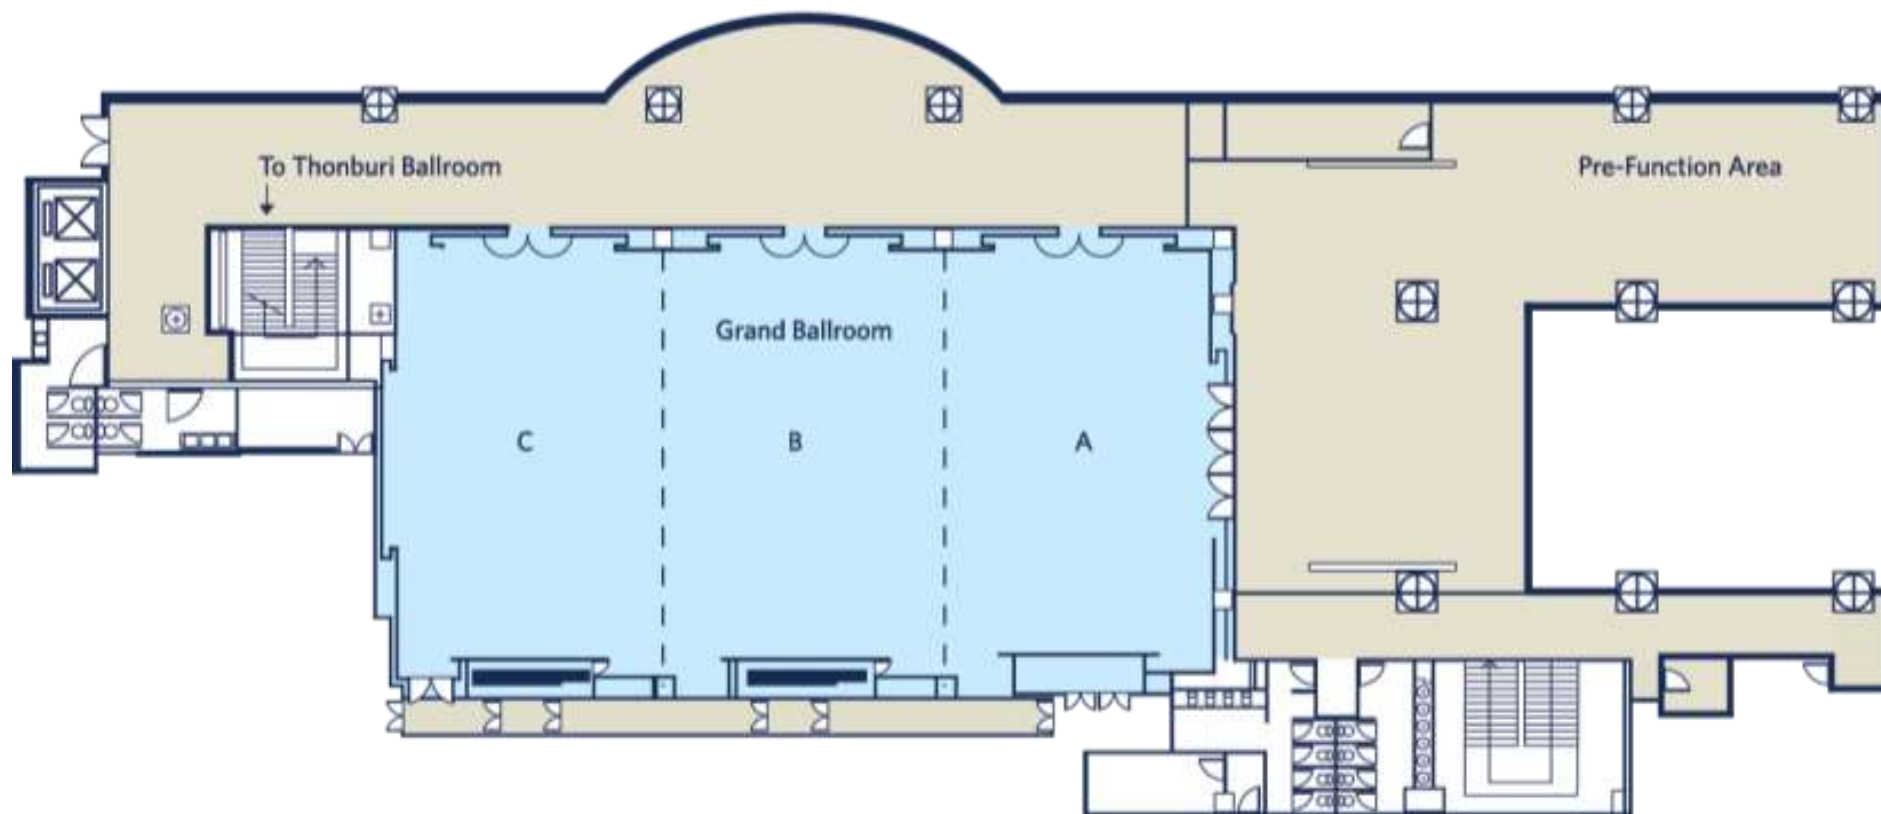

MY CONFERENCE & MEETING ROOMS

GRAND BALLROOM | 2nd FLOOR

594 sqm

GRAND BALLROOM | 2nd FLOOR

594 sqm

Size: 18.0m W x 33.0m L x 8.5m H

BALLROOM FOYER | 2nd FLOOR

294 sqm

Hilton

THONBURI BALLROOM | M FLOOR

338 sqm

Hilton

THONBURI BALLROOM | M FLOOR

338 sqm

Option 1: Portrait

Size 13.0m W x 26.0m L x 6.5m H

Option 2: Landscape

Size 42.7ft W x 85.3ft L x 21.3ft H

JASMINE, LOTUS, ORCHID | M FLOOR

Hilton

HILTON MEETINGS | 30th FLOOR

10 meeting rooms with day light and city view

Hilton

HILTON MEETINGS | 30th FLOOR

10 meeting rooms with day light and city view

Hilton

HILTON MEETINGS | 30th FLOOR

10 meeting rooms with day light and city view

Size: 7.0m W x 9.0m L x 3.0m H

23.0ft W x 29.5ft L x 9.8ft H

FUNCTION ROOMS CAPACITY