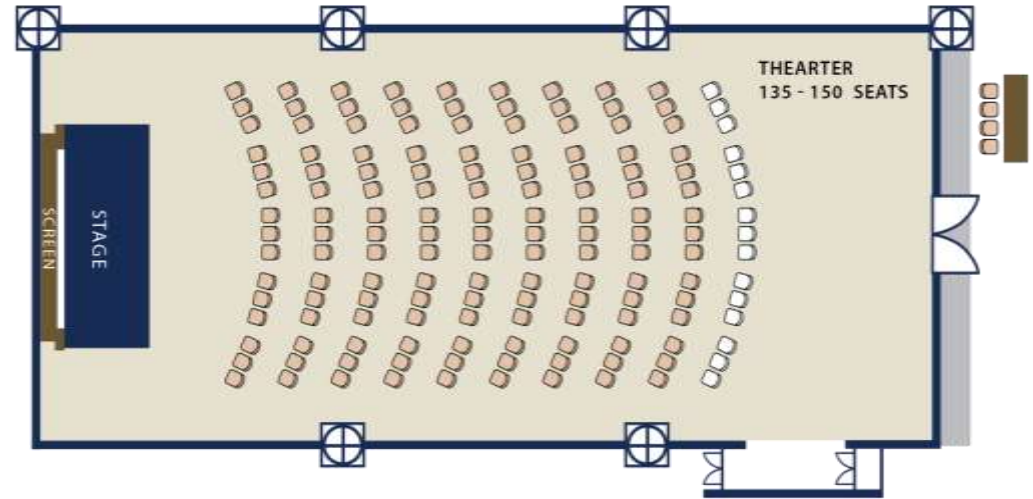

Hilton

THONBURI BALLROOM | M FLOOR

338 sqm

Hilton

THONBURI BALLROOM | M FLOOR

338 sqm

Option 1: Portrait

Size 13.0m W x 26.0m L x 6.5m H

Option 2: Landscape

Size 42.7ft W x 85.3ft L x 21.3ft H

JASMINE, LOTUS, ORCHID | M FLOOR

Hilton

HILTON MEETINGS | 30th FLOOR

10 meeting rooms with day light and city view

Hilton

HILTON MEETINGS | 30th FLOOR

10 meeting rooms with day light and city view

Hilton

HILTON MEETINGS | 30th FLOOR

10 meeting rooms with day light and city view

Size: 7.0m W x 9.0m L x 3.0m H

23.0ft W x 29.5ft L x 9.8ft H

FUNCTION ROOMS CAPACITY

	LEVEL	SIZE (M ²)	L x W x H (M)	THEATRE	CLASSROOM	U-SHAPED	RECEPTION	BANQUET	H-SQUARE	BOARDROOM	CABARET
Grand Ballroom	2	594	33 x 18 (8.5)	600	360	90	700	420	100	80	200
Ballroom A	2	198	18 x 11 (8.5)	160	105	45	200	90	44	40	72
Ballroom B	2	198	18 x 11 (8.5)	160	105	45	200	90	44	40	72
Ballroom C	2	198	18 x 11 (8.5)	160	105	45	200	90	44	40	72
Thonburi Ballroom	M	338	26 x 13 (6.5)	350	196	60	350	180	70	60	75
Jasmine	M	63	9 x 7 (4)	50	36	24	30	40	22	20	28
Lotus	M	63	9 x 7 (4)	50	36	24	30	40	22	20	28
Orchid	M	63	9 x 7 (4)	50	36	24	30	40	22	20	28
Chao Phraya	30	96	8 x 12 (3)	N/A	N/A	N/A	N/A	N/A	N/A	16	N/A
Mekong	30	63	9 x 7 (3)	50	24	24	30	30	24	20	28
Seine	30	63	9 x 7 (3)	50	24	24	30	30	24	20	28
Nile	30	63	9 x 7 (3)	50	24	24	30	30	24	20	28
Danube	30	63	9 x 7 (3)	50	24	24	30	30	24	20	28
Yangtze	30	90	9 x 10 (3)	50	36	24	30	40	24	20	30
Amazon	30	90	9 x 10 (3)	50	36	24	30	40	24	20	30
Ganges	30	63	9 x 7 (3)	50	24	24	30	30	24	20	28
Thames	30	63	9 x 7 (3)	50	24	24	30	30	24	20	28
Mississippi	30	63	9 x 7 (3)	50	24	24	30	30	24	20	28