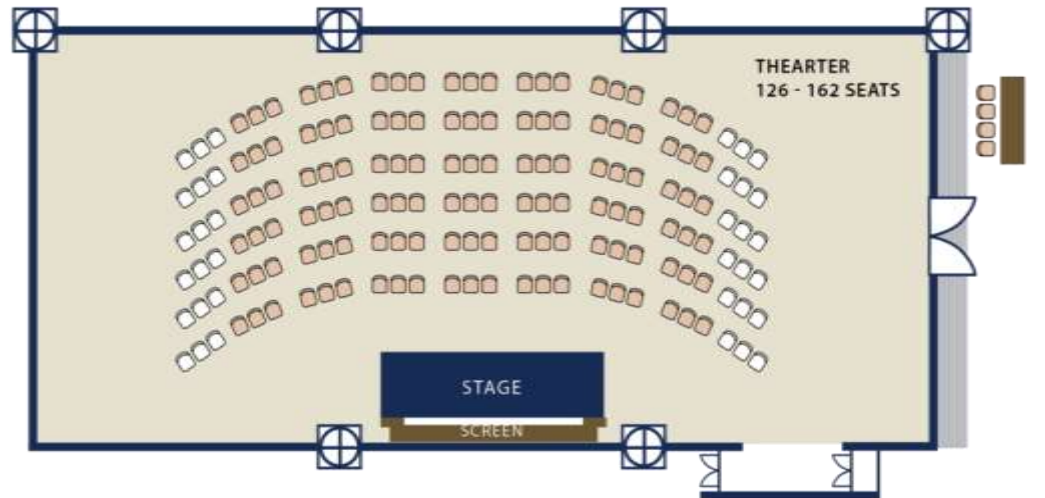

Option 2: Landscape

Size 42.7ft W x 85.3ft L x 21.3ft H

JASMINE, LOTUS, ORCHID | M FLOOR

Hilton

HILTON MEETINGS | 30th FLOOR

10 meeting rooms with day light and city view

Hilton

HILTON MEETINGS | 30th FLOOR

10 meeting rooms with day light and city view

Hilton

HILTON MEETINGS | 30th FLOOR

10 meeting rooms with day light and city view

Size: 7.0m W x 9.0m L x 3.0m H

23.0ft W x 29.5ft L x 9.8ft H

FUNCTION ROOMS CAPACITY