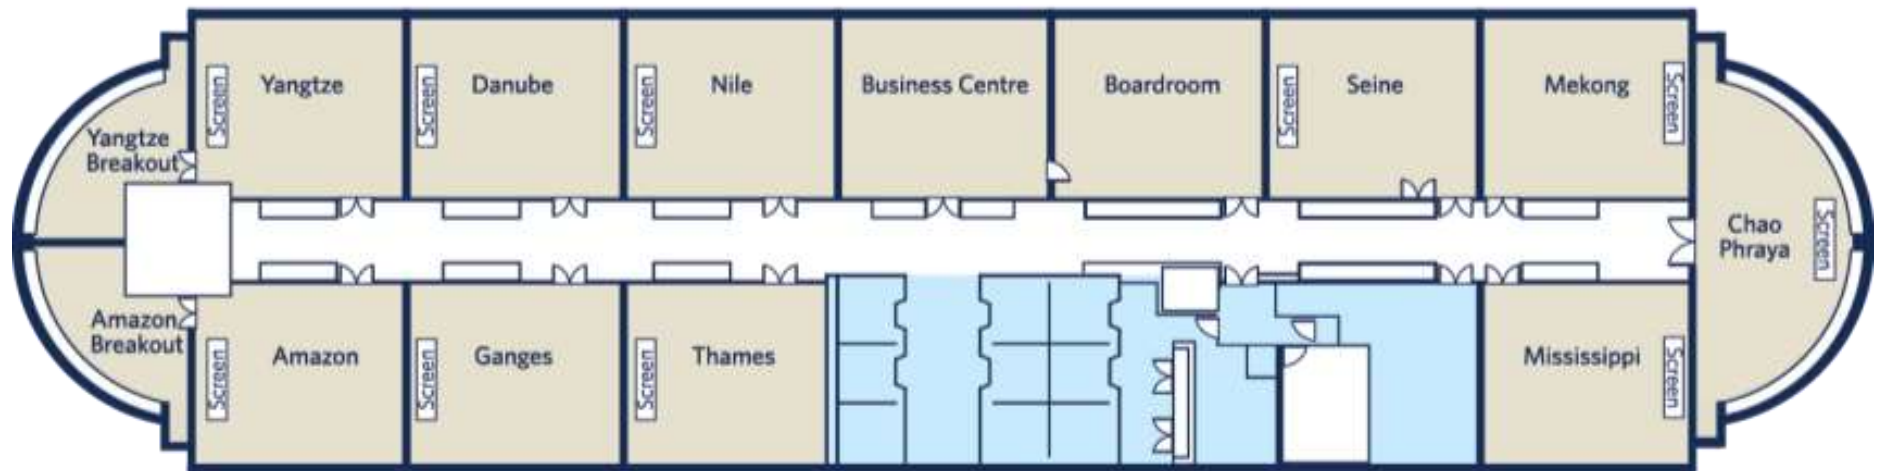

Option 2: Landscape

Size 42.7ft W x 85.3ft L x 21.3ft H

JASMINE, LOTUS, ORCHID | M FLOOR

Hilton

HILTON MEETINGS | 30th FLOOR

10 meeting rooms with day light and city view

Hilton

HILTON MEETINGS | 30th FLOOR

10 meeting rooms with day light and city view

Hilton

HILTON MEETINGS | 30th FLOOR

10 meeting rooms with day light and city view

Size: 7.0m W x 9.0m L x 3.0m H

23.0ft W x 29.5ft L x 9.8ft H

FUNCTION ROOMS CAPACITY

	LEVEL	SIZE (M ²)	L x W x H (M)	THEATRE	CLASSROOM	U-SHAPED	RECEPTION	BANQUET	H-SQUARE	BOARDROOM	CABARET
Grand Ballroom	2	594	33 x 18 (8.5)	600	360	90	700	420	100	80	200
Ballroom A	2	198	18 x 11 (8.5)	160	105	45	200	90	44	40	72
Ballroom B	2	198	18 x 11 (8.5)	160	105	45	200	90	44	40	72
Ballroom C	2	198	18 x 11 (8.5)	160	105	45	200	90	44	40	72
Thonburi Ballroom	M	338	26 x 13 (6.5)	350	196	60	350	180	70	60	75
Jasmine	M	63	9 x 7 (4)	50	36	24	30	40	22	20	28
Lotus	M	63	9 x 7 (4)	50	36	24	30	40	22	20	28
Orchid	M	63	9 x 7 (4)	50	36	24	30	40	22	20	28
Chao Phraya	30	96	8 x 12 (3)	N/A	N/A	N/A	N/A	N/A	N/A	16	N/A
Mekong	30	63	9 x 7 (3)	50	24	24	30	30	24	20	28
Seine	30	63	9 x 7 (3)	50	24	24	30	30	24	20	28
Nile	30	63	9 x 7 (3)	50	24	24	30	30	24	20	28
Danube	30	63	9 x 7 (3)	50	24	24	30	30	24	20	28
Yangtze	30	90	9 x 10 (3)	50	36	24	30	40	24	20	30
Amazon	30	90	9 x 10 (3)	50	36	24	30	40	24	20	30
Ganges	30	63	9 x 7 (3)	50	24	24	30	30	24	20	28
Thames	30	63	9 x 7 (3)	50	24	24	30	30	24	20	28
Mississippi	30	63	9 x 7 (3)	50	24	24	30	30	24	20	28